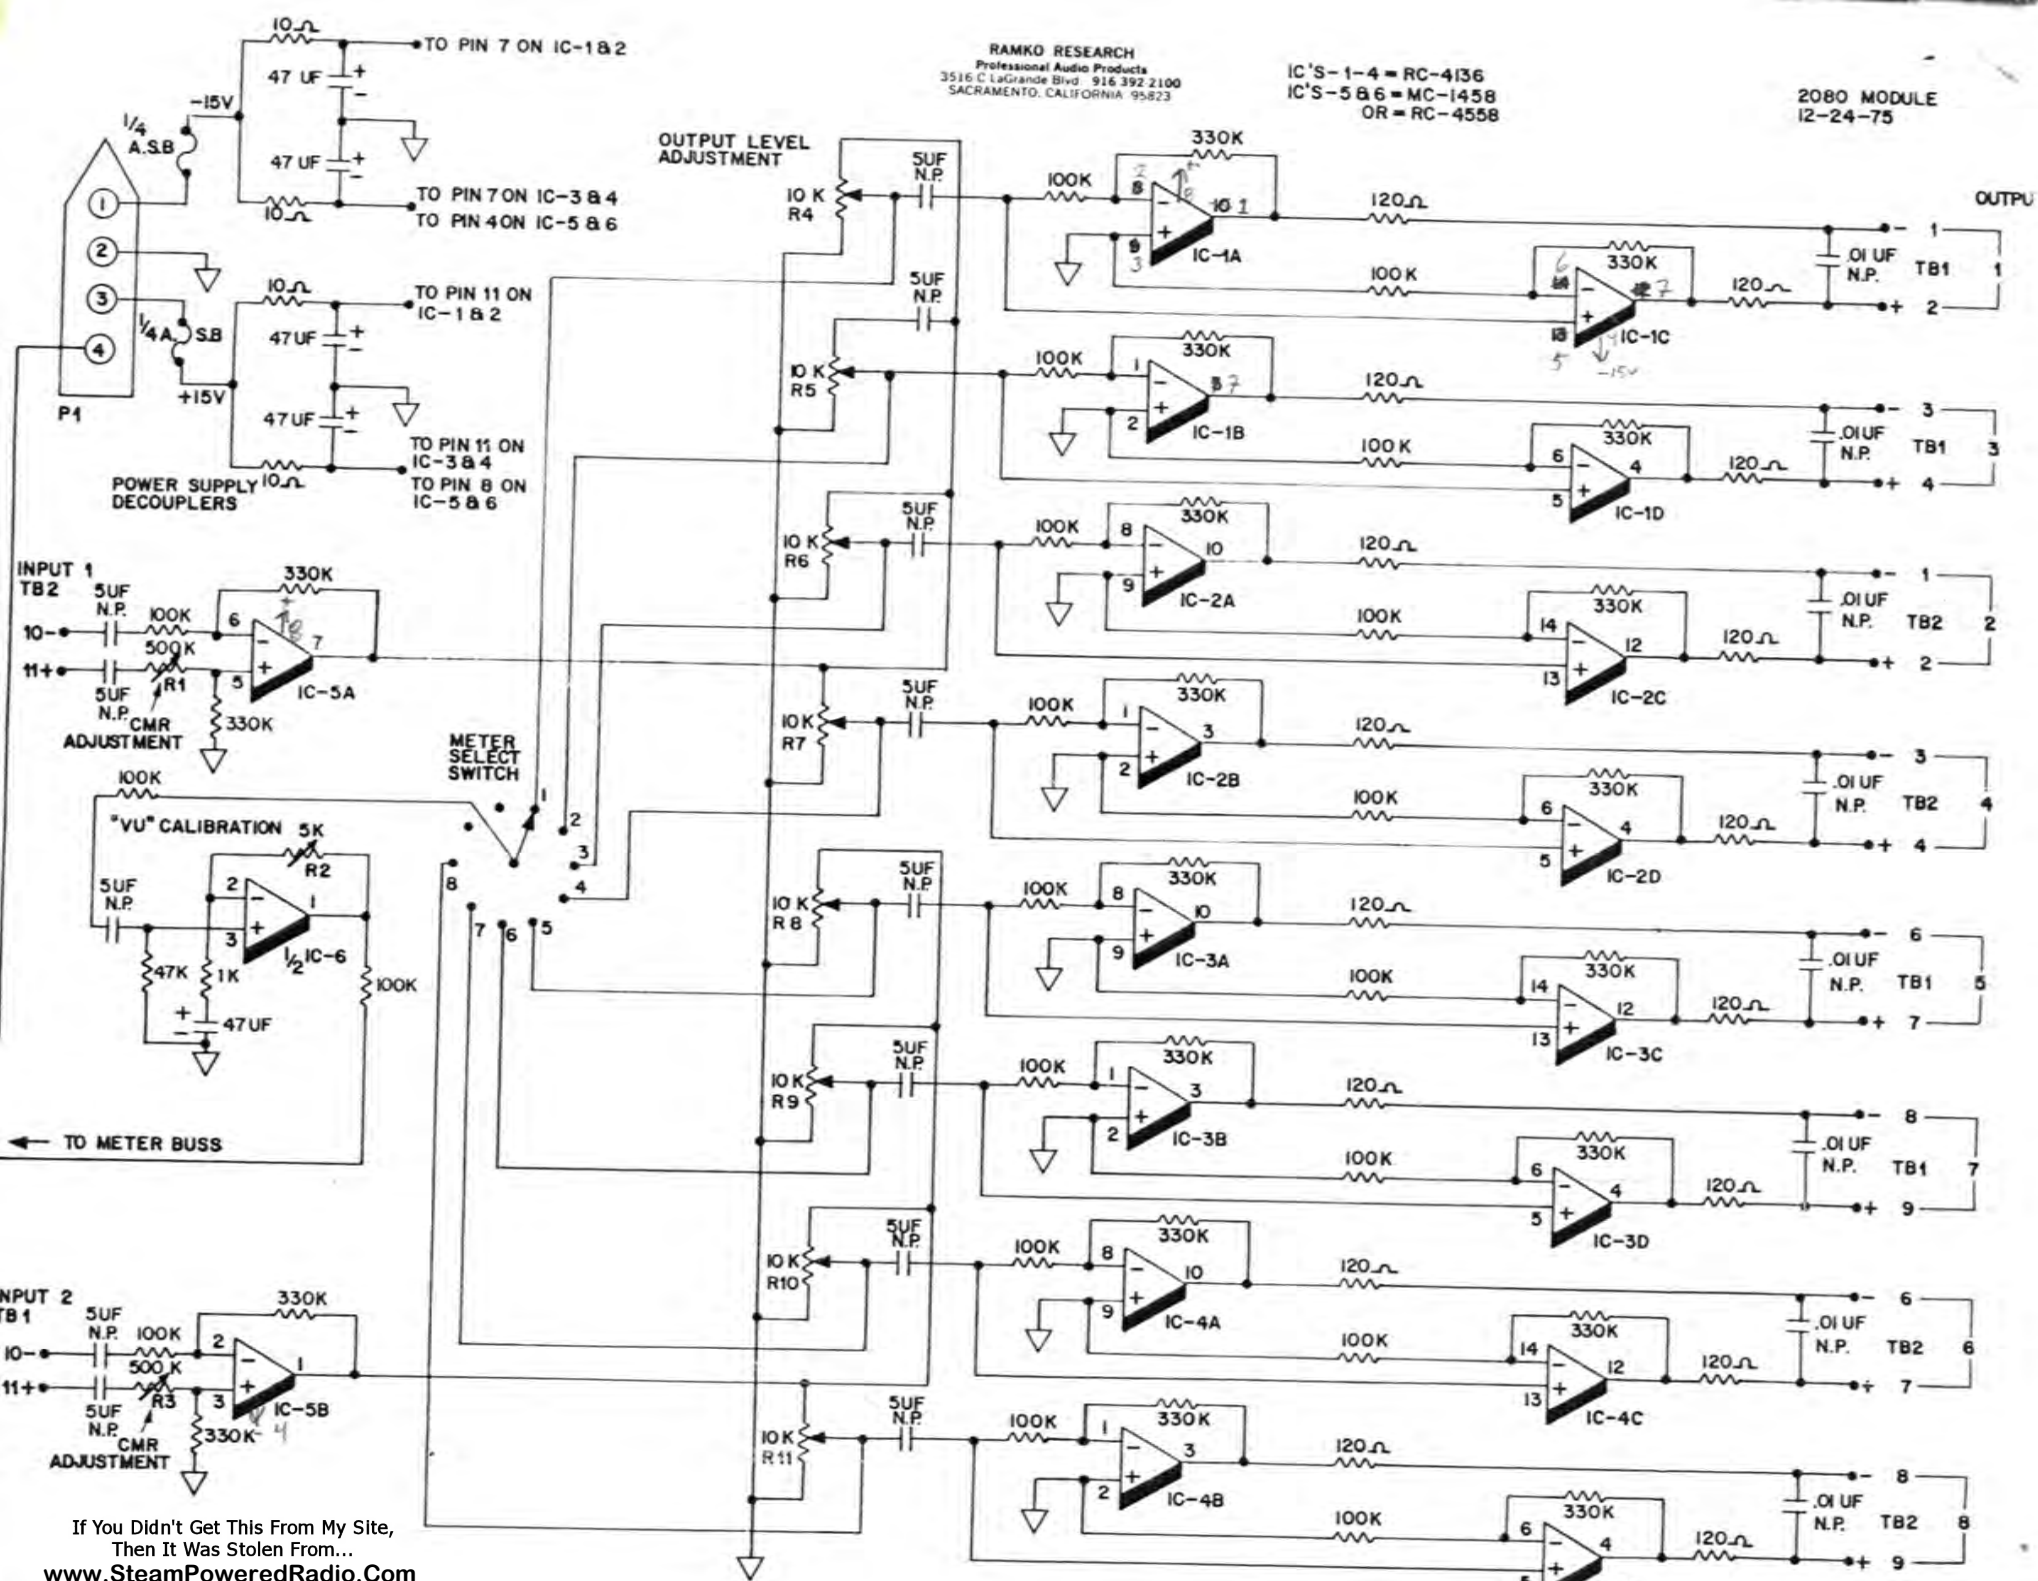

IC'S-1-4 = RC-4136
IC'S-5 & 6 = MC-1458
OR = RC-4558

2080 MODULE
12-24-75

DA-2080
 MAIN FRAME POWER SUPPLY
 and METER MODULE
 12-10-75