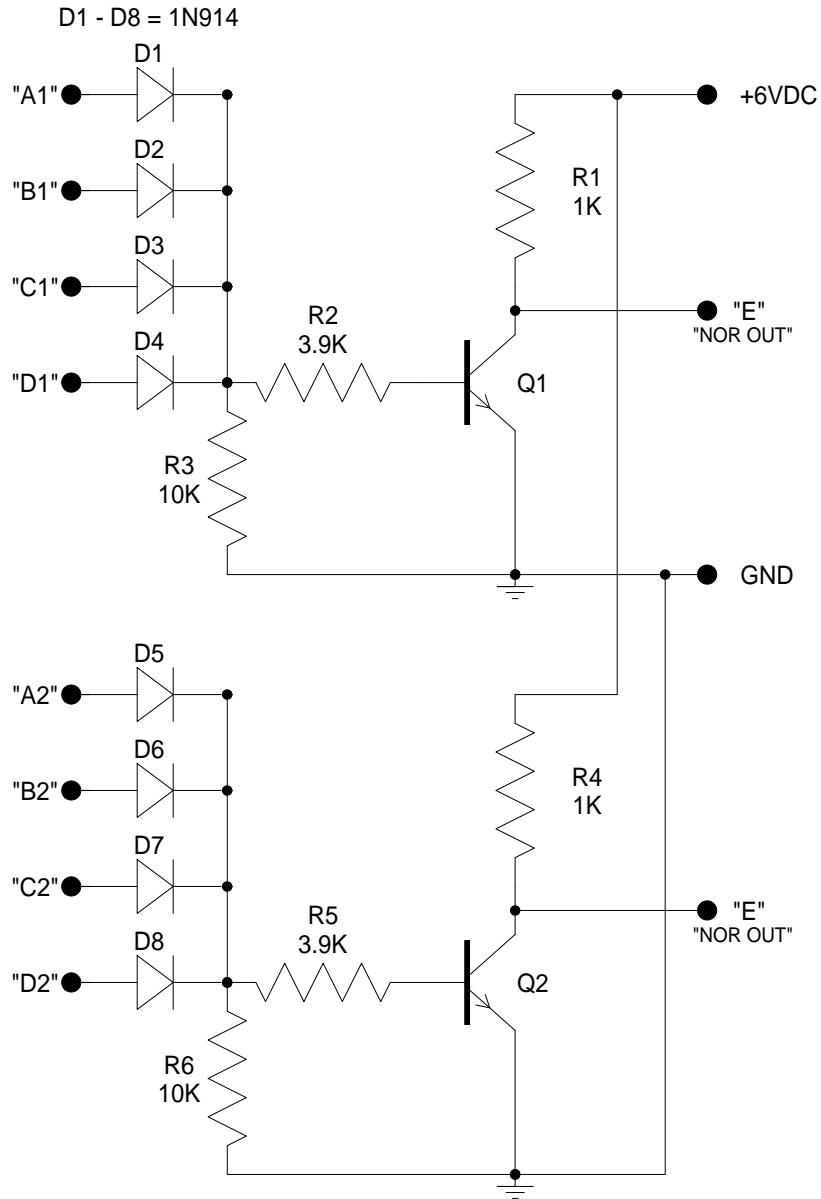

TWO GATES PER BOARD

STEAM POWERED RADIO ENGINEERING
PINOLE CALIFORNIA

LIBE DUAL NOR GATE SCHEMATIC

DESIGNED BY: ZOEY WIGFIELD	DATE 08/20/16
DRAWN BY: BAILEY WIGFIELD	08/20/16
APPROVED BY: TUCKER WIGFIELD	08/20/16

SIZE A	LIBE DUAL NOR GATE SCHEMATIC.FCW	REV A
SCALE: FULL		SHEET 1 OF 1

If You Didn't Get This From My Site,
Then It Was Stolen From...
www.SteamPoweredRadio.Com