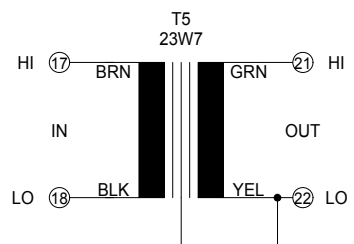

T1 - T6  
 TRIAD TY-141P  
 (OR EQUIVALENT)  
 Primary, 10K  
 Secondary, 10K

WWW.STEAMPOWEREDRADIO.COM

TITLE  
 065 - 4040  
 SIX TRANSFORMER  
 INPUT CARD

DRAWN. **SMU** DATE. **11-20-69**  
 APPD. **RKO** DATE.

SHT OF  
**1 1**  
 DWG. NO.

REDRAWN = DAVID WIGFIELD MARCH 30 2018

STEAM POWERED RADIO.COM