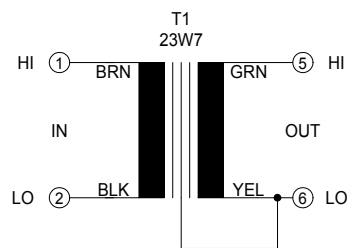

T1 - T6  
 TRIAD TY-141P  
 (OR EQUIVALENT)  
 Primary, 10K  
 Secondary, 10K

WWW.STEAMPOWEREDRADIO.COM

TITLE  
 065 - 4040  
 SIX TRANSFORMER  
 INPUT CARD

DRAWN. **SMU** DATE. **11-20-69**  
 APPD. **RKO** DATE.

SHT OF  
**1 1**  
 DWG. NO.

REDRAWN = DAVID WIGFIELD MARCH 30 2018

STEAM POWERED RADIO.COM