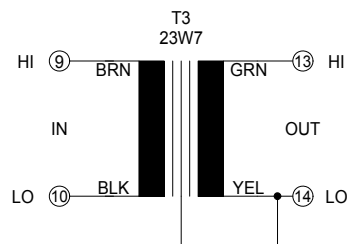

T1 - T6  
 TRIAD TY-141P  
 (OR EQUIVALENT)  
 Primary, 10K  
 Secondary, 10K

WWW.STEAMPOWEREDRADIO.COM

TITLE  
 065 - 4040  
 SIX TRANSFORMER  
 INPUT CARD

DRAWN. **SMU** DATE. **11-20-69**  
 APPD. **RKO** DATE.

SHT OF  
**1 1**  
 DWG. NO.

REDRAWN = DAVID WIGFIELD MARCH 30 2018

STEAM POWERED RADIO.COM