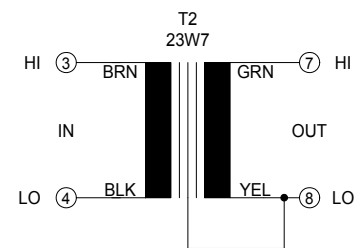

T1 - T6  
 TRIAD TY-141P  
 (OR EQUIVALENT)  
 Primary, 10K  
 Secondary, 10K

WWW.STEAMPOWEREDRADIO.COM

TITLE  
 065 - 4040  
 SIX TRANSFORMER  
 INPUT CARD

DRAWN. **SMU** DATE. **11-20-69**  
 APPD. **RKO** DATE.

SHT OF  
**1 1**  
 DWG. NO.

REDRAWN = DAVID WIGFIELD MARCH 30 2018

STEAM POWERED RADIO.COM