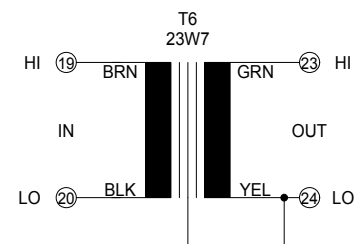

T1 - T6  
 TRIAD TY-141P  
 (OR EQUIVALENT)  
 Primary, 10K  
 Secondary, 10K

WWW.STEAMPOWEREDRADIO.COM

TITLE  
 065 - 4040  
 SIX TRANSFORMER  
 INPUT CARD

DRAWN. **SMU** DATE. **11-20-69**  
 APPD. **RKO** DATE.

SHT OF  
**1 1**  
 DWG. NO.

REDRAWN = DAVID WIGFIELD MARCH 30 2018

STEAM POWERED RADIO.COM