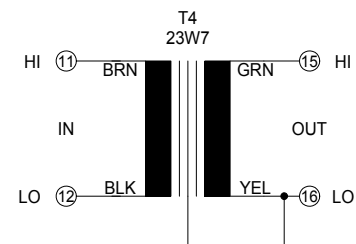

T1 - T6  
 TRIAD TY-141P  
 (OR EQUIVALENT)  
 Primary, 10K  
 Secondary, 10K

WWW.STEAMPOWEREDRADIO.COM

TITLE  
 065 - 4040  
 SIX TRANSFORMER  
 INPUT CARD

DRAWN. **SMU** DATE. **11-20-69**  
 APPD. **RKO** DATE.

SHT OF  
**1 1**  
 DWG. NO.

REDRAWN = DAVID WIGFIELD MARCH 30 2018

STEAM POWERED RADIO.COM